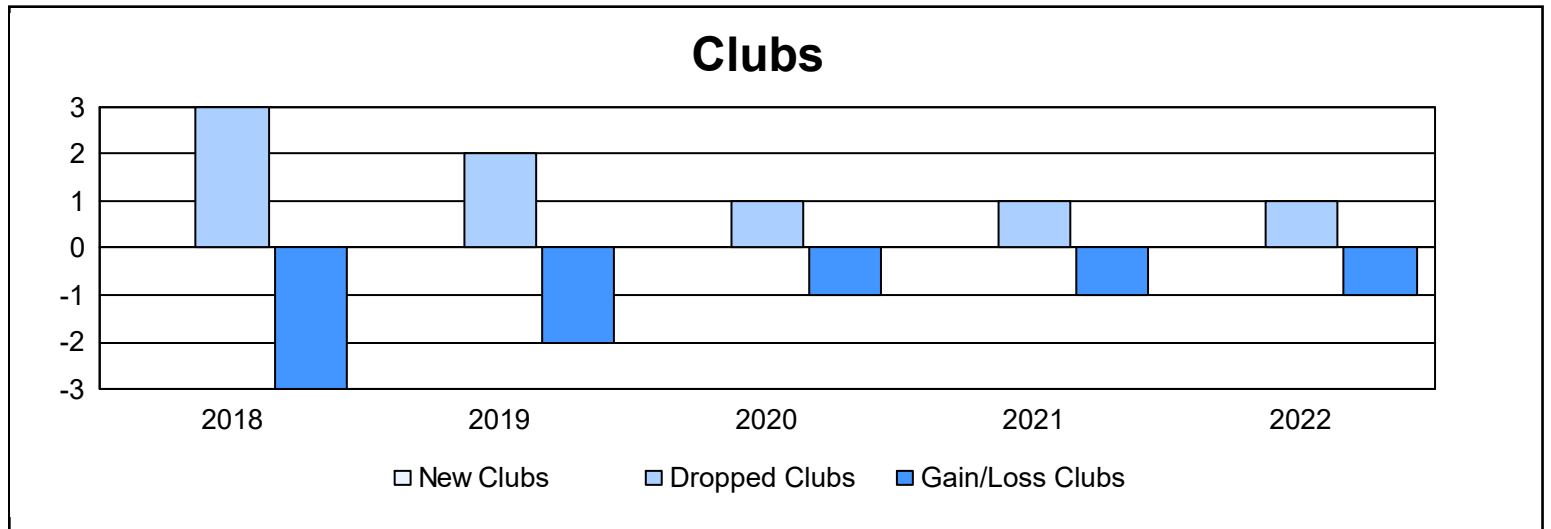

Year	New Clubs	Dropped Clubs	Gain/ Loss Clubs	New Members	Charter Members	Reinstate Members	Transfer Members	Total Member Added	Total Members Dropped	Gain/ Loss Members
2017-2018	0	3	-3	66	6	6	29	107	207	-100
2018-2019	0	2	-2	66	1	5	3	75	170	-95
2019-2020	0	1	-1	63	0	3	12	78	120	-42
2020-2021	0	1	-1	94	0	3	3	100	141	-41
2021-2022	0	1	-1	107	0	8	2	117	99	18
<b>Average</b>	<b>0</b>	<b>2</b>	<b>-2</b>	<b>79</b>	<b>1</b>	<b>5</b>	<b>10</b>	<b>95</b>	<b>147</b>	<b>-52</b>

### Membership Composition June 2022 Cumulative