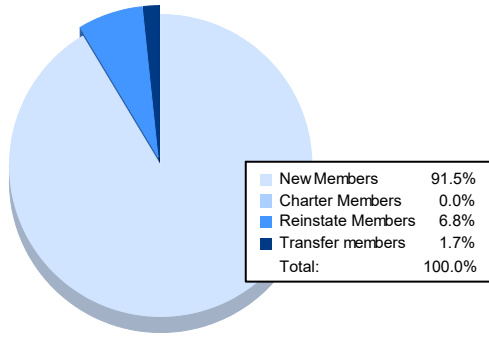

Year	New Clubs	Dropped Clubs	Gain/ Loss Clubs	New Members	Charter Members	Reinstate Members	Transfer Members	Total Member Added	Total Members Dropped	Gain/ Loss Members
2017-2018	0	3	-3	66	6	6	29	107	207	-100
2018-2019	0	2	-2	66	1	5	3	75	170	-95
2019-2020	0	1	-1	63	0	3	12	78	120	-42
2020-2021	0	1	-1	94	0	3	3	100	141	-41
2021-2022	0	1	-1	107	0	8	2	117	99	18
<b>Average</b>	<b>0</b>	<b>2</b>	<b>-2</b>	<b>79</b>	<b>1</b>	<b>5</b>	<b>10</b>	<b>95</b>	<b>147</b>	<b>-52</b>

### Membership Composition June 2022 Cumulative