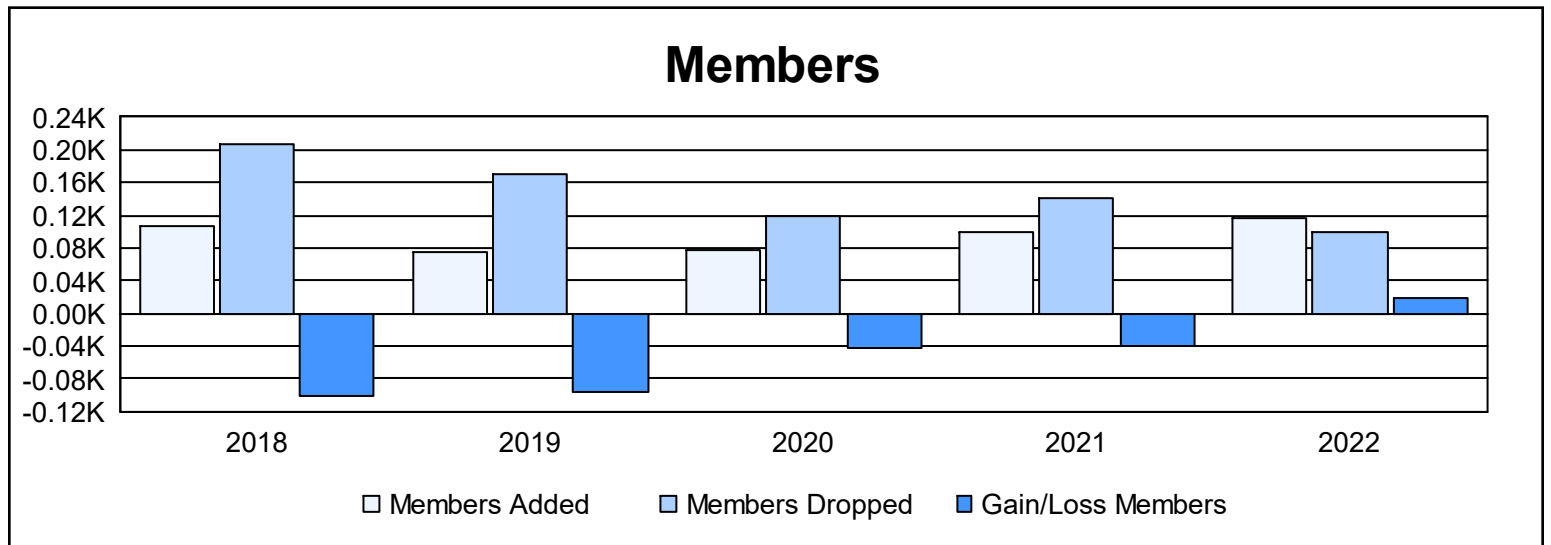

Year	New Clubs	Dropped Clubs	Gain/ Loss Clubs	New Members	Charter Members	Reinstate Members	Transfer Members	Total Member Added	Total Members Dropped	Gain/ Loss Members
2017-2018	0	3	-3	66	6	6	29	107	207	-100
2018-2019	0	2	-2	66	1	5	3	75	170	-95
2019-2020	0	1	-1	63	0	3	12	78	120	-42
2020-2021	0	1	-1	94	0	3	3	100	141	-41
2021-2022	0	1	-1	107	0	8	2	117	99	18
<b>Average</b>	<b>0</b>	<b>2</b>	<b>-2</b>	<b>79</b>	<b>1</b>	<b>5</b>	<b>10</b>	<b>95</b>	<b>147</b>	<b>-52</b>

### Membership Composition June 2022 Cumulative